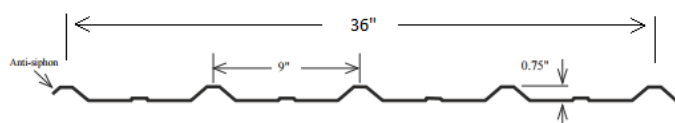

3' Delta Rib