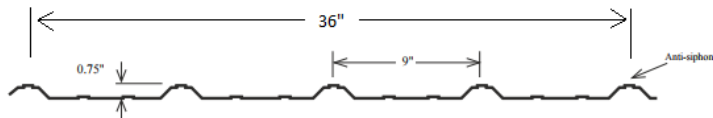

3' TUFF-RIB/ 3' DELTA-RIB 29 Ga.	3' PBR/ 3' TUFF-RIB/ 3' DELTA-RIB 26 Ga.	16" SNAPLOCK 26 Ga.	12" SNAPLOCK 26 Ga.
WINTER WHITE	X	X	X	X
IVORY	X			
PARCHMENT	X			
STONE	X	X	X	
BEIGE	X	X		
HICKORY	X	X		
WEATHERED COPPER	X	X	X	X
DESERT BROWN	X			
MEDIUM BROWN	X	X	X	X
DARK BROWN	X	X	X	
COPPER PENNY	X		X	X
BRICK RED	X	X	X	
DARK BLUE	X			X
FOREST GREEN	X	X	X	X
DARK GREEN	X	X	X	X
SAGE GREEN	X	X		
ASH GRAY	X			
LIGHT GRAY	X	X	X	X
DARK GRAY	X	X	X	X
BLACK	X	X	X	X

3' Tuff Rib