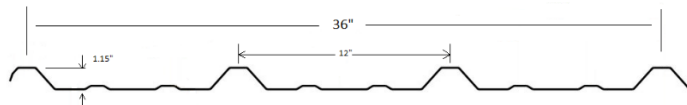

	3' TUFF-RIB/ 3' DELTA-RIB 29 Ga.	3' PBR/ 3' TUFF-RIB/ 3' DELTA-RIB 26 Ga.	16" SNAPLOCK 26 Ga.	12" SNAPLOCK 26 Ga.
WINTER WHITE	X	X	X	X
IVORY	X			
PARCHMENT	X			
STONE	X	X	X	
BEIGE	X	X		
HICKORY	X	X		
WEATHERED COPPER	X	X	X	X
DESERT BROWN	X			
MEDIUM BROWN	X	X	X	X
DARK BROWN	X	X	X	
COPPER PENNY	X		X	X
BRICK RED	X	X	X	
DARK BLUE	X			X
FOREST GREEN	X	X	X	X
DARK GREEN	X	X	X	X
SAGE GREEN	X	X		
ASH GRAY	X			
LIGHT GRAY	X	X	X	X
DARK GRAY	X	X	X	X
BLACK	X	X	X	X

3' Tuff Rib

3' Delta Rib

3' PBR

Snaplock - Ribs

Snaplock - Striations